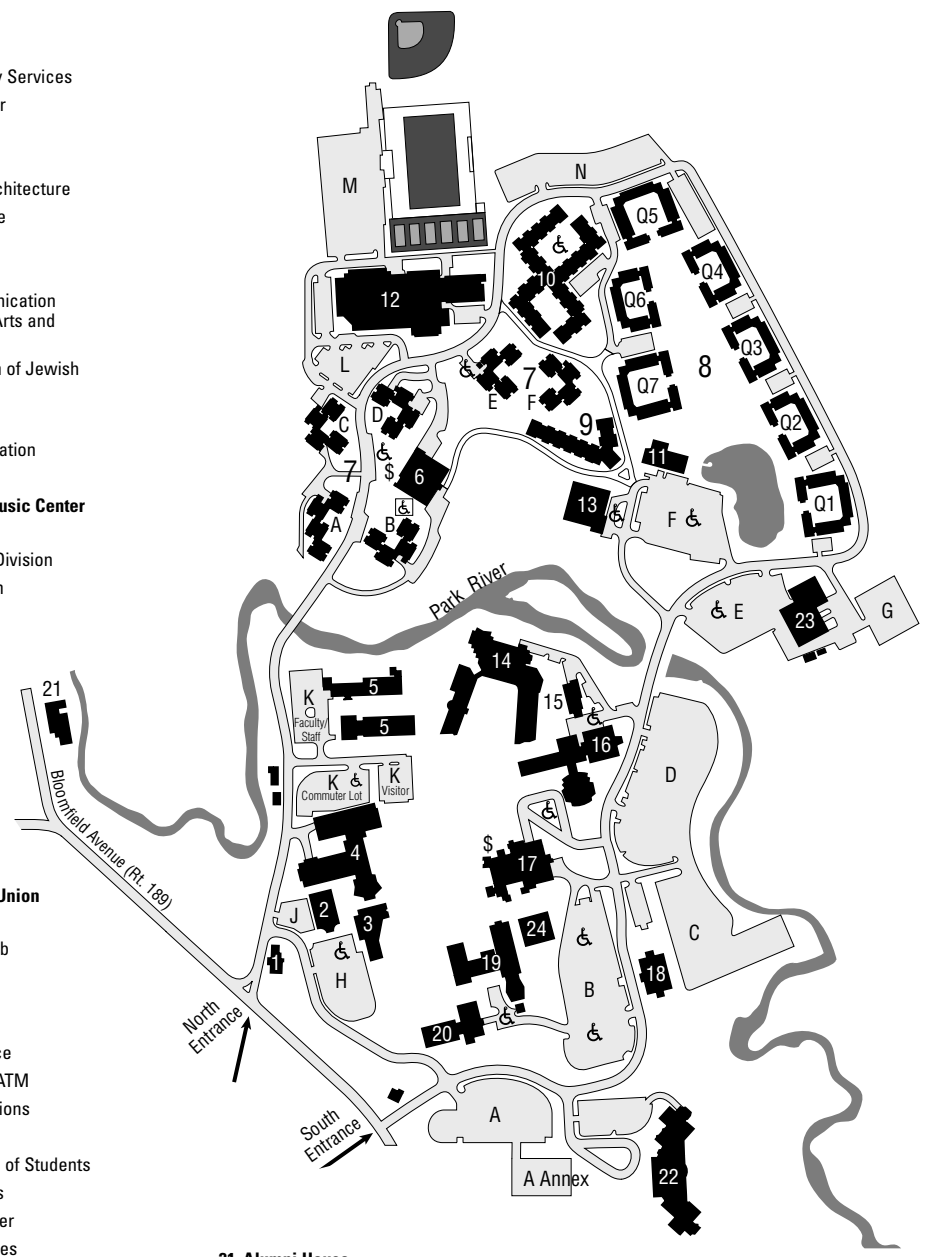

- Media Technology Services
  Conference Center
  Wilde Auditorium
  Joseloff Gallery
  Department of Architecture
  Campus Bookstore
  WWUH-FM Radio
  TV Studio
  School of Communication of the College of Arts and Sciences
  Sherman Museum of Jewish Civilization
- **15 Abrahms Hall**
  Interactive Information Technology
- **16 Alfred C. Fuller Music Center**
  The Hartt School
  Hartt Community Division
  Millard Auditorium
  O'Connell Hall
  Paranov Hall
- **17 Gengras Student Union**
  Welcome Center
  Cafeteria (Holcomb Commons)
  Zia Juice
  Taco Bell Express
  Campus Post Office
  Bank of America ATM
  Student Organizations
  Student Services
  Office of the Dean of Students
  Campus Ministries
  International Center
  Counseling Services
  Career Center
  ID Office
- **18 East Hall**
  Ward School of Technology
  Psychology Department of the College of Arts and Sciences
- **19 Hillyer Hall**
  College of Arts and Sciences
  Hillyer College
  College of Education, Nursing and Health Professions
  Auerbach Auditorium
  Esphyr Slobodkina Urquhart Children's Reading Room
- **20 Beatrice Fox Auerbach Hall**
  Barney School of Business
  Division of Nursing of the College of Education, Nursing and Health Professions
  English Department of the College of Arts and Sciences
  English Language Institute
  Maurice Greenberg Center for Judaic Studies

- **21 Alumni House**
  Office of Institutional Advancement
  Development
  Alumni Relations
  Construction Institute
- **22 University of Hartford Magnet School**
- **23 Operations Building**
  Facilities Department
  Public Safety Office
- **24 Financial and Administrative Services Building**
  Accounting
  Human Resources Development
  Payroll Office
  Purchasing Department

Graduate Institute of Professional Psychology
The College of Arts and Sciences' Graduate Institute of Professional Psychology is located at 103 Woodland Street, Hartford.

Access for the Disabled

All academic buildings and dining halls, as well as most residences, are accessible to disabled persons. ♿ This symbol in various parking lots denotes the location of spaces reserved for the disabled.

- Buildings
- ▭ Roads & Parking Areas
- ♿ Disabled Access Ramp
- $ ATM